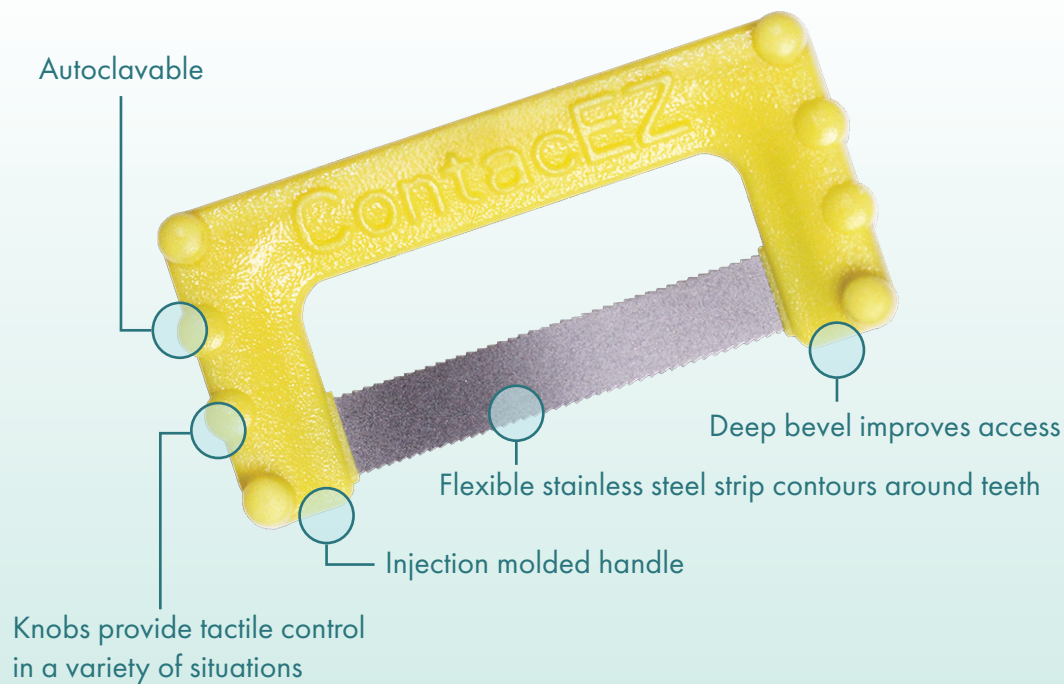

CONTAC[®]EZ

The Ultimate Proximal Contact Solution

Single-Handed Design • Flexible Strip • Suitable For Crowded Teeth

orthodontics
Finish with the Best

IPR Strip System

From Starter IPR Strips to Extra-Wide, these strips can fulfill most of the basic IPR requirements.

Order Today
866.752.0065
www.orthoclassic.com

"I love your products! [ContactEZ] has made interproximal stripping safer for myself, my staff, and my patients!"

Dr. Susan Chen
Sammamish, WA

CONTAC^EZ[®]

The Ultimate Proximal Contact Solution

The ContacEZ IPR Strip System is an innovative Interproximal Reduction system that makes interproximal enamel removal/stripping safer and more accurate without creating sharp corners or subgingival ledges. Designed for use with orthodontic treatments, these strips curve and flex along the natural contours of the teeth to avoid cutting lips and gums, to prevent excessive enamel removal, and to maximize patient comfort.

FEATURES & BENEFITS

- **Single-Handed Ergonomic Design**
- **Ultra Thin & Flexible**
- **Hand Fatigue Reduction**
- **User and Patient-Friendly**
- **Safe & Efficient**
- **Autoclavable**

OC Orthodontics
1300 NE Alpha Dr.
McMinnville, OR 97128 USA