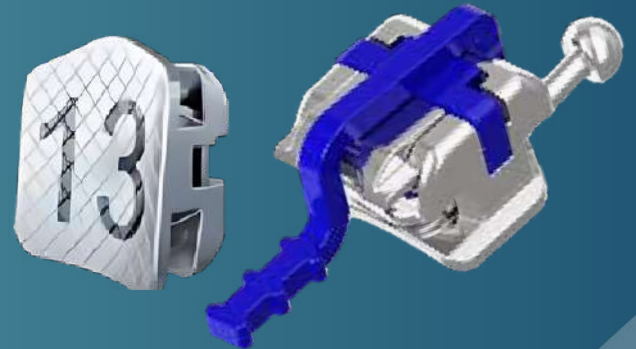

*Smart Line® versions of the Roth & McLaughlin, Bennet and Trevisi prescriptions are not implied to be an exact versions of any other system, nor do we claim any endorsement of their respective doctors.

Positioning Gauges

Removable positioning gauges on anterior brackets 3-3 to assist in brackets placement.

Unique Door Design

The closed door creates a fourth solid wall contact for better rotational and torque control to achieve efficient treatment and predictable finishing

Smooth Rounded Edges

Low profile design with smooth rounded facial contours to optimise patient comfort