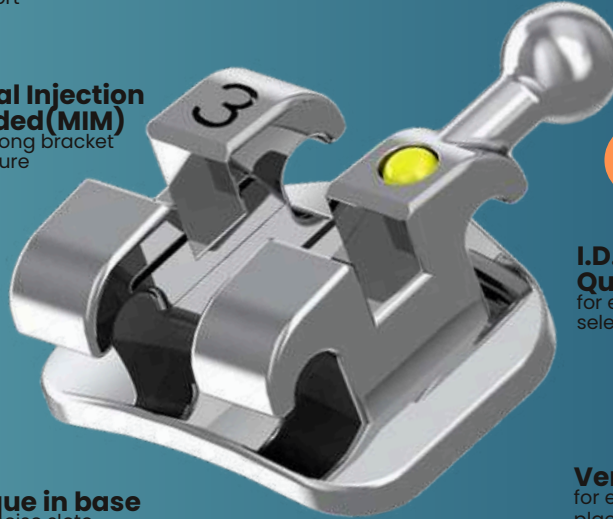

Now you can reduce brackets costs without compromising on quality!

Metal Bracket System

Smart Line® Metal Brackets are low profile mini brackets with 80 gauge mesh pad. The brackets have superior lustrous surface finish that satisfies patients' needs for aesthetics while the smooth rounded facial contours enhance their comfort.

Smooth Facial Contours
for maximum patient comfort

Generous Under Tie-Wing
for easy ligation

Integrated Ball Hook
for easy engagement elastics

Metal Injection Molded (MIM)
for strong bracket structure

Torque in base
for precise slot lineup during the finishing phase

80 Gauge Foil Mesh Base
for increased bond strength

I.D. System by Quadrant
for easy bracket selection

Vertical Scribe Line
for easy and accurate placement on the long axis

WATCH NOW

Pre-welded 1st Molar Bands