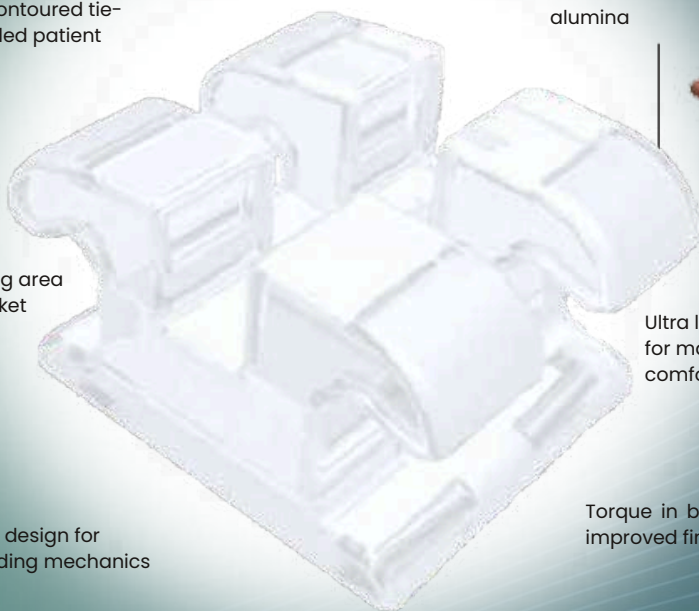

Patient Comfort

Low profile design with rounded, smooth corners for added patient comfort. The tie-wings are Ample for easy bracket ligation also, exceptionally strong and highly resistant to fracture.

Colour Coded ID system for easy bracket selection

Crystal clear transparency made from monocrystalline alumina

 WATCH NOW

Strong and contoured tie-wings for added patient comfort

Ample tie wing area for easy bracket ligation

Accurate slot design for enhanced sliding mechanics

Ultra low profile design for maximum patient comfort

Torque in base for improved finishing

Unique bonding base made with melted alumina balls for superior bonding and predictable debonding