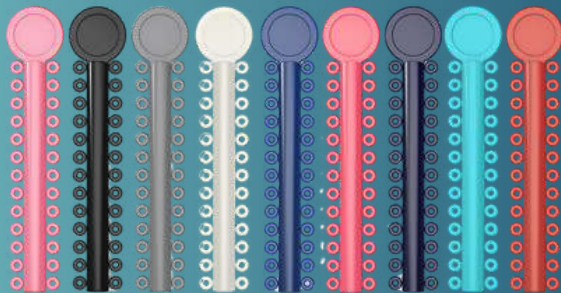

**Probe No. 6A -
Single Ended
Long**

Order Online:
azorthodontics.co.uk

by Phone:
01376 501 422

by Email:
info@azorthodontics.co.uk

Elastomeric Ligature Ties

22 BRIGHT COLOURS

[▶ WATCH NOW](#)

- Latex-Free.
- Medical Grade Polyurethane.
- Excellent Stretch and Rebound.
- Stain Resistant.
- Convenient Tabs for Easy Gripping.

The choice for aesthetic brackets

Sapphire Clear

(40 Sticks of 26)

Pack of 1040

From Only **£7.49**

BUY 20 PACKS @ £7.49 Each

BUY 8 PACKS @ £8.49 Each

BUY 1 PACK @ £9.49 Each