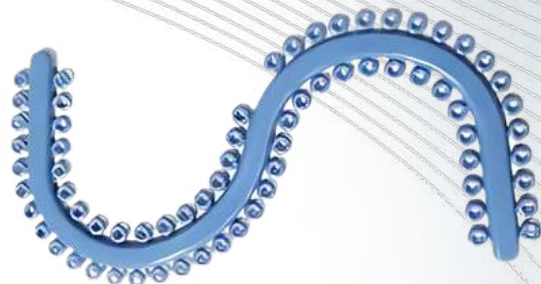

Pack of 5000

Only **£23.49**

Regular Price £27.99 Each

[Buy Now](#)

Separators

- Highly elastic separators.
- Latex Free.
- Easily seen on X-ray.

Pack of 700 (10 sticks of 70 seps)

Only **£11.49**

Regular Price £14.49

[Buy Now](#)

Order Online:
azorthodontics.co.uk

by Phone:
01376 501 422

by Email:
info@azorthodontics.co.uk

Orthodontic Pliers & Cutters

- High quality 400 series corrosion resistant stainless steel.
- Smooth flush orbit joint.
- Stunning satin finish.
- Maximum performance immunity steel tips.
- Diamond-honed cutting edges.
- Ergonomic design.