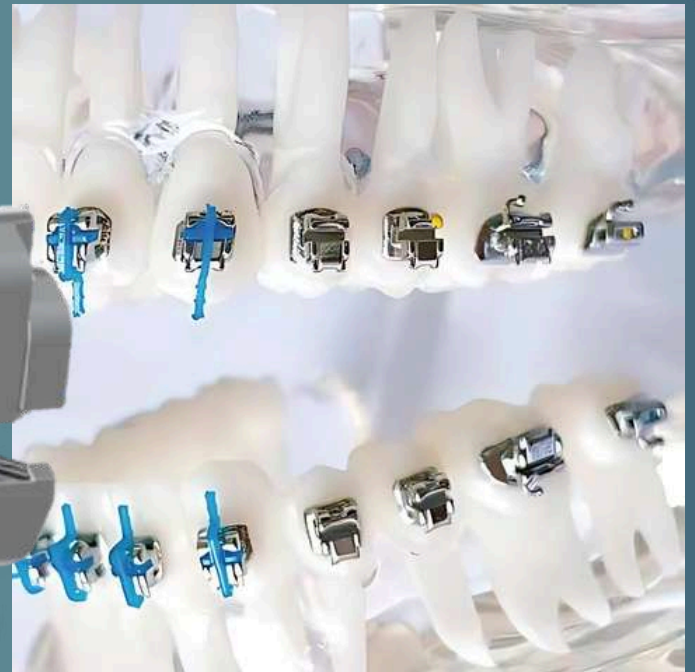

Order Online:
azorthodontics.co.uk

by Phone:
01376 501 422

by Email:
info@azorthodontics.co.uk