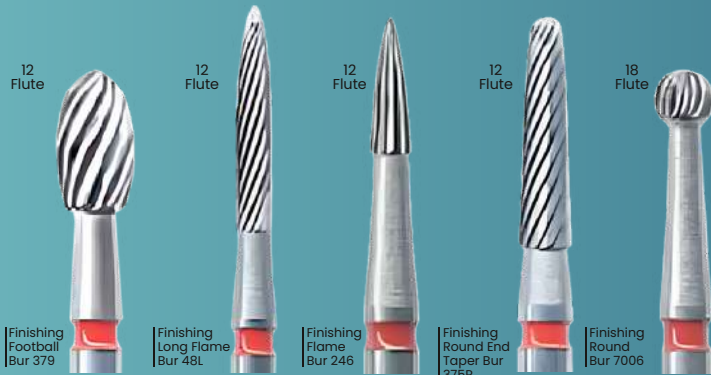

80 Gauge Indented Mesh Pad
for an anatomically formed fit and maximum bond strength

Passive Self-Ligating Buccal Tubes

- Manufactured by using the Metal Injection Moulding technique (MIM).
- Low profile design to avoid occlusal interference.
- Easier wire insertion.
- Identification system by quadrant with laser marking on the facial surface.
- Anatomically conforms to the tooth and provides proper fit.
- 80 gauge foil mesh base to maximise bonding strength.

▶ WATCH NOW

Pack of 5
From Only **£24.75**
Regular Price £34.75

Buy Now

Order Online:
azorthodontics.co.uk

by Phone:
01376 501 422

by Email:
info@azorthodontics.co.uk

Tungsten Carbide Adhesive Removal & Finishing Burs

Premium QUALITY

- Ensure a Complete clean-up of adhesive with the premium quality orthodontic finishing burs.
- Specially designed for efficient and safe removal of adhesive residues from enamel.

Pack of 5
Only **£28.95**