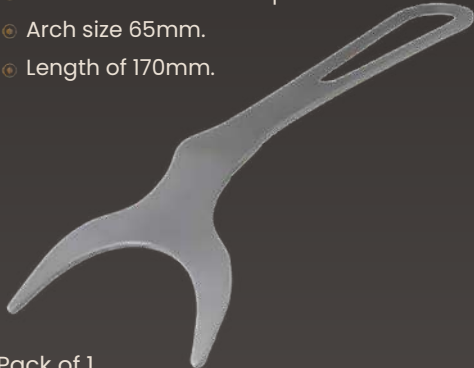

Designed to remove unwanted indents placed by other instruments

Buy Now

Order Online:
azorthodontics.co.uk

by Phone:
01376 501 422

by Email:
info@azorthodontics.co.uk

Retractors

Smart Line

Stainless Steel Cheek Retractors Double Ended – V Cut

- Ideal for better buccal view.
- Two arch sizes, small 40mm and large 45mm.
- Length of 170mm.

Pack of 1
Only **£19.99**
Regular Price £24.99

Buy Now

Stainless Steel Photo Lip Retractor 45°

- Ideal for retraction of lips for excellent occlusal view.
- Arch size 65mm.
- Length of 170mm.

Sterillisable

Pack of 1
Only **£19.99**
Regular Price £24.99

Buy Now

Stainless Steel Cheek Retractor

- Ideal for retraction of cheeks for mandibular and maxillary occlusal photos.
- Two arch sizes, small 42mm and large 48mm.
- Length of 110mm.

Pack of 1
Only **£16.99**
Regular Price £21.99

Buy Now

Soft Cheek & Lip Retractors

- Ideal for direct bonding or clinical photography.
- Three sizes small 35mm, medium 40mm and large 45mm.

Pack of 2
Only **£11.95**
Regular Price £15.95