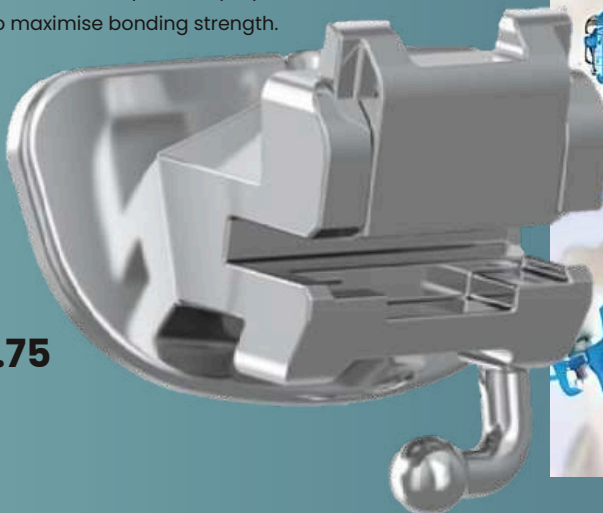

Order Online:
azorthodontics.co.uk

by Phone:
01376 501 422

by Email:
info@azorthodontics.co.uk