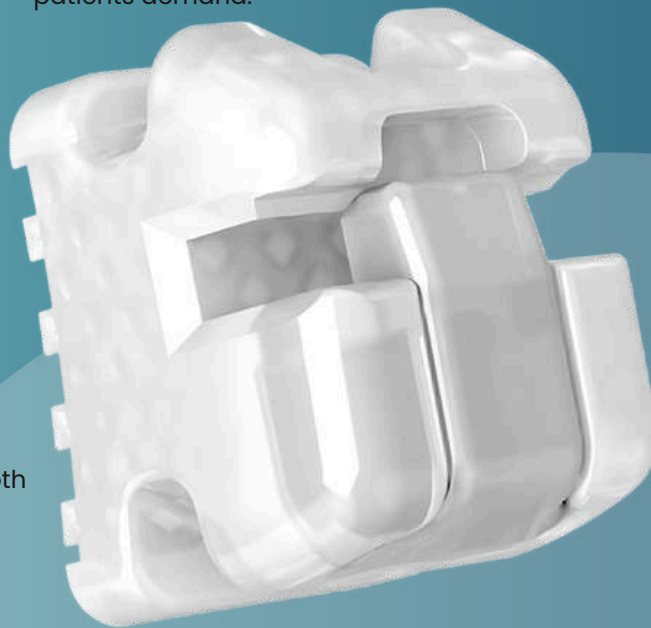

Fully Aesthetic Polycrystalline Ceramic Bracket

Aesthetically pleasing appearance to meet patients demand.

Patterned Base Design

Provide superior mechanical retention and ensure predictable de-bonding.

Ceramic Injected Moulded (CIM) Manufacturing

Highly polished surface with smooth rounded corners.

Advanced Passive Self-Ligating System

Low frictional resistance for efficient tooth movement.

Improved Strength

Durable design with strong tie-wings.

Reliable Door Mechanism