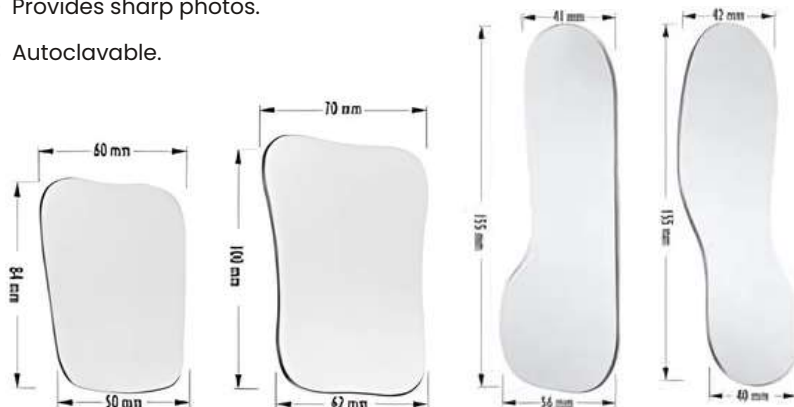

Pack of 2
Only **£16.95**

Buy 2 get
1 FREE

Buy Now

Photo Lip Retractor – Short Handle

- Short handle.
- Ideal for retraction of lips for excellent occlusal view.
- Available in two sizes, Child (Small) 2 1/8" and Adult (Large) 2 1/2".

Large

Small

Buy Now

Pack of 1
Only **£13.25**
Regular Price £16.95

Intraoral Photographic Mirrors

- Chromium coated glass on both sides.
- Highly durable coating.
- Provides sharp photos.
- Autoclavable.

Smart Line **AZ**
ORTHODONTICS